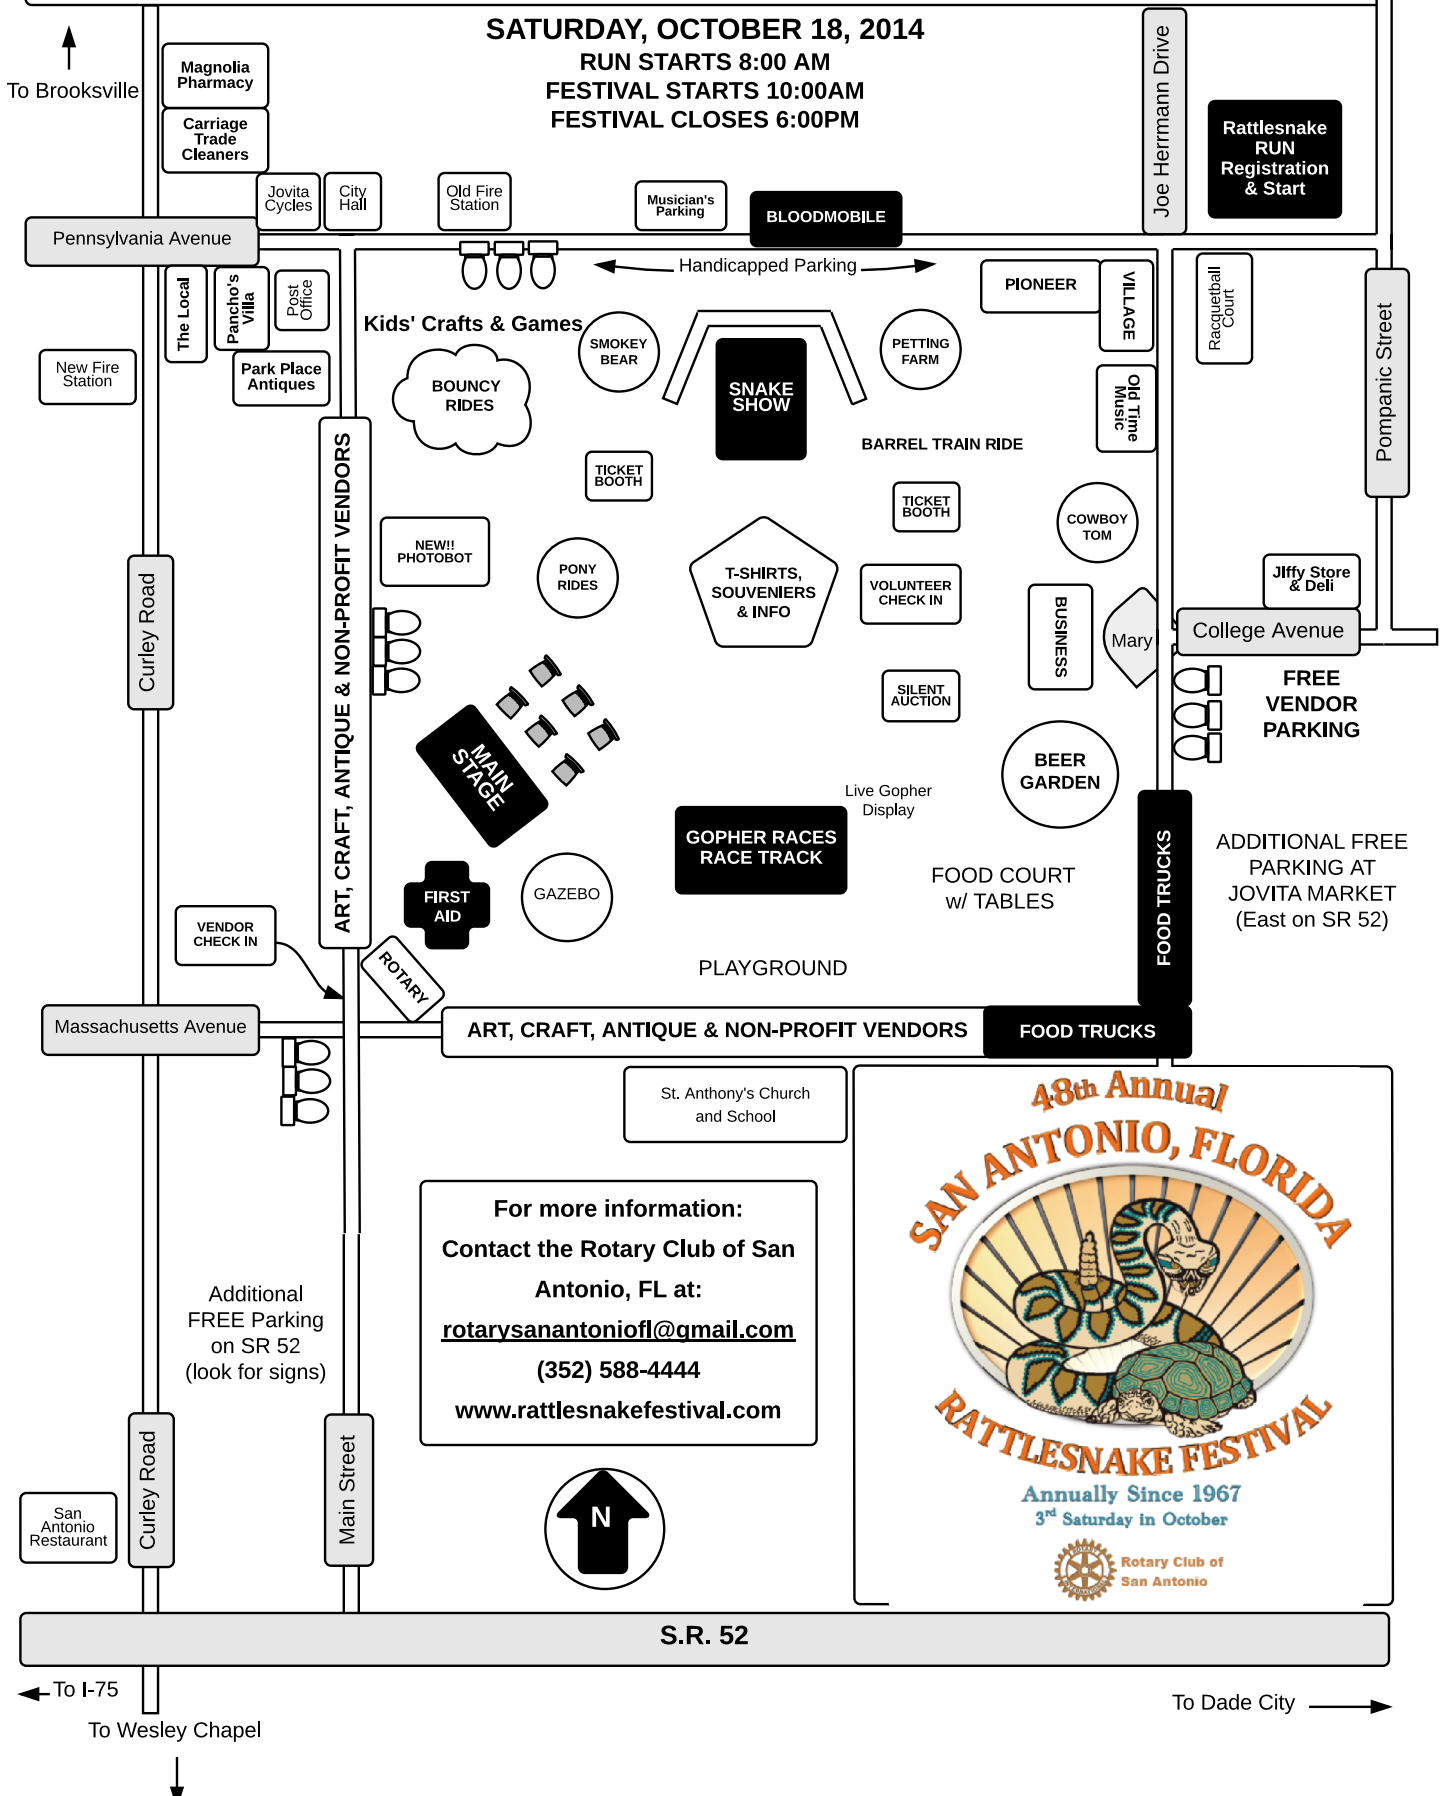

# 2014 SAN ANTONIO RATTLESNAKE FESTIVAL MAP

SATURDAY, OCTOBER 18, 2014

RUN STARTS 8:00 AM

FESTIVAL STARTS 10:00AM

FESTIVAL CLOSES 6:00PM

For more information:  
 Contact the Rotary Club of San Antonio, FL at:  
[rotarysanantoniofl@gmail.com](mailto:rotarysanantoniofl@gmail.com)  
 (352) 588-4444  
[www.rattlesnakefestival.com](http://www.rattlesnakefestival.com)

S.R. 52

← To I-75

To Wesley Chapel

To Dade City →